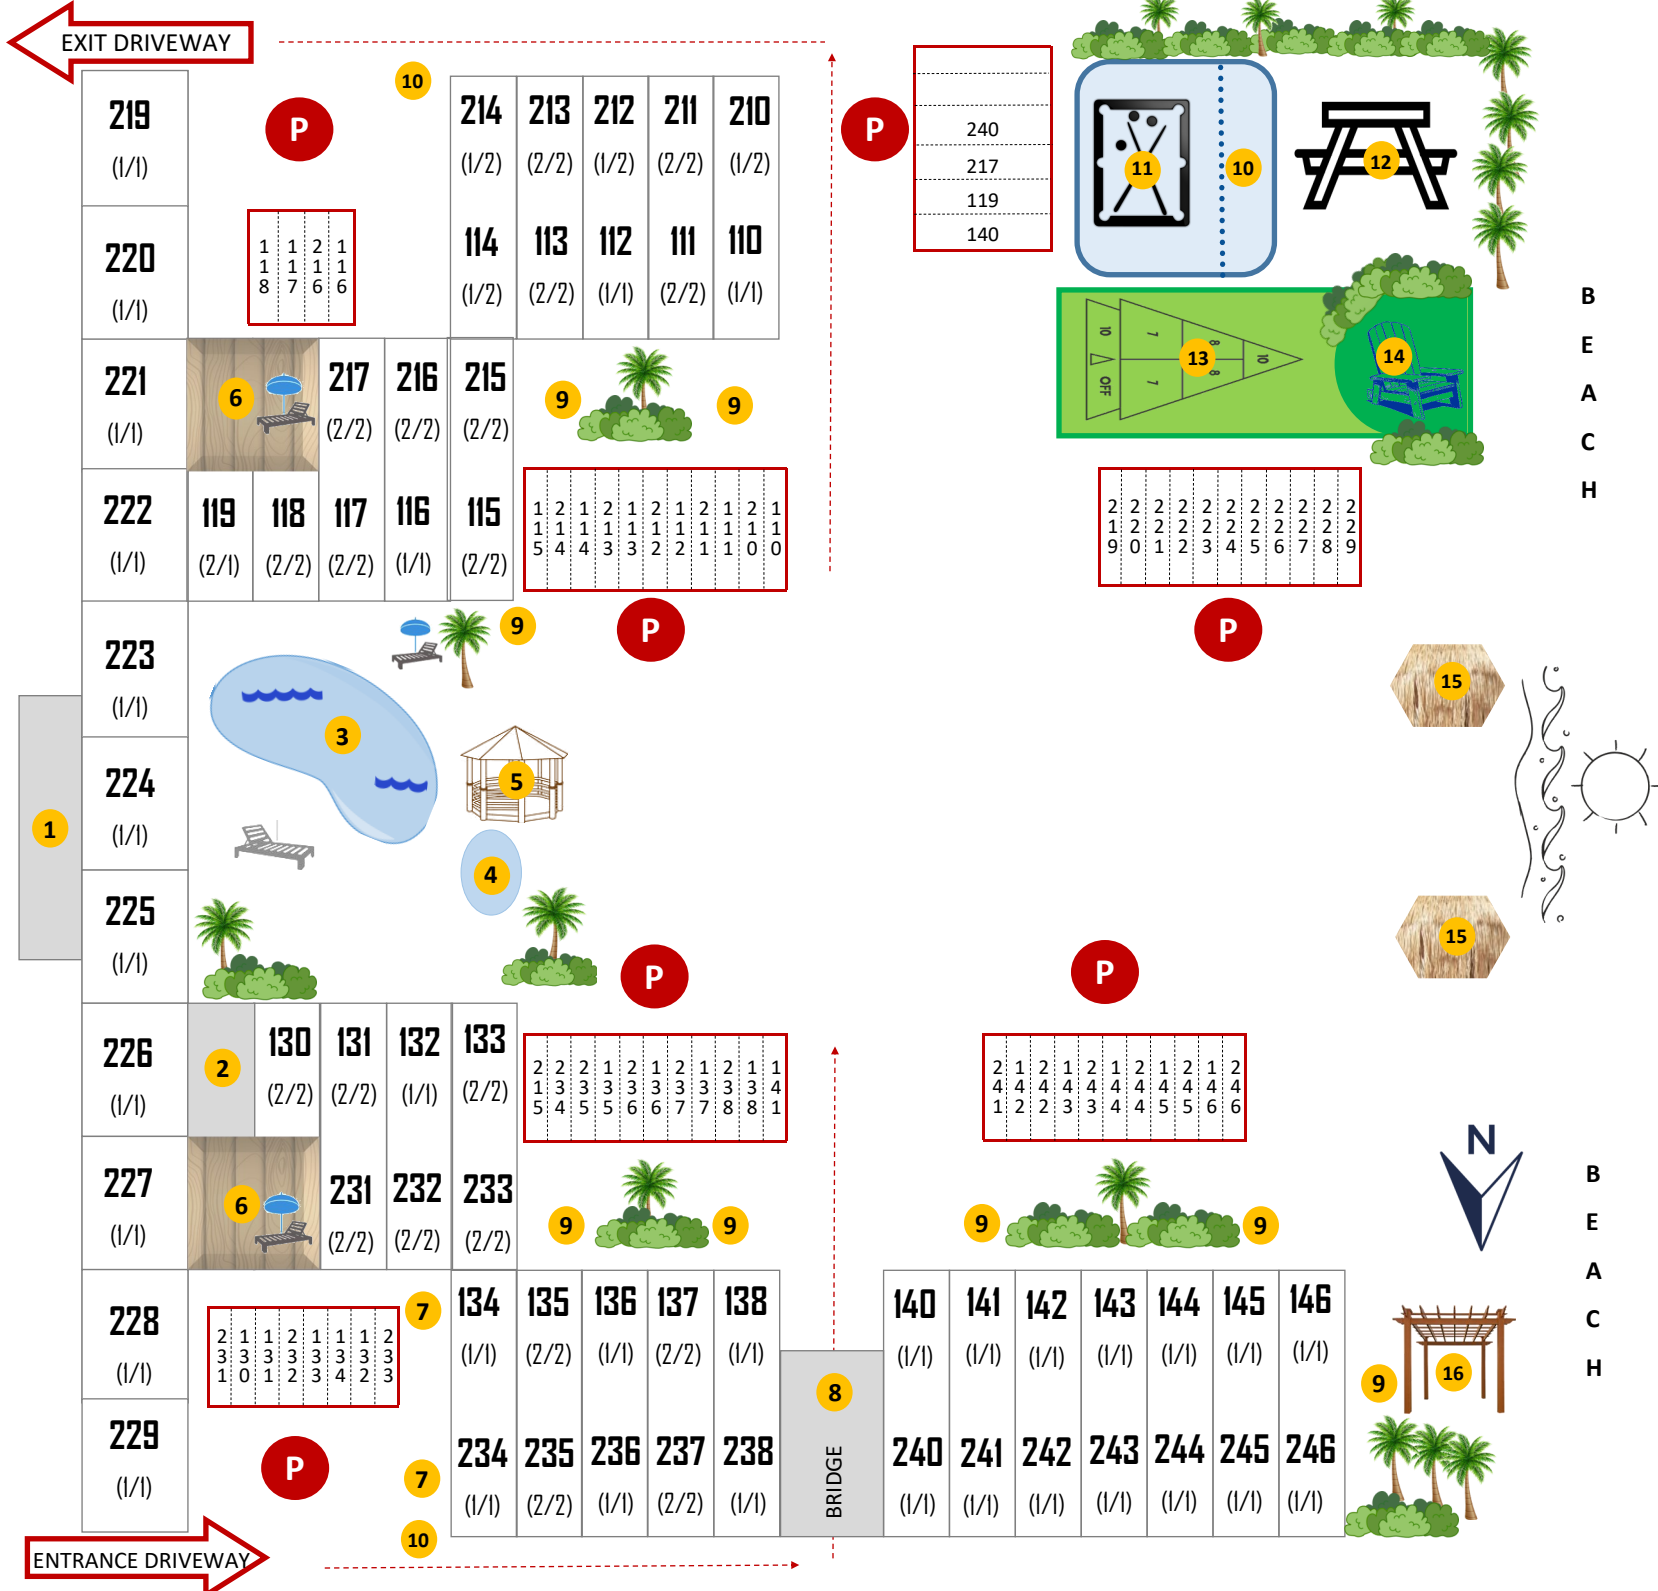

Suntide Island BEACH CLUB

- 1 Lobby
- 2 Vending Area
- 3 Pool
- 4 Spa
- 5 Gazebo
- 6 Sun Deck (2nd floor)
- 7 Laundry
- 8 Fitness Room (above Bridgeway)
- 9 Grill Areas
- 10 Smoking Areas
- 11 Pool Table and Ping Pong
- 12 Picnic Area and Kayak Rack
- 13 Shuffle Board
- 14 Look-Out Deck
- 15 Tiki Huts
- 16 Pergola

EXIT DRIVEWAY

1

219 (1/1)	<div style="border: 1px solid red; padding: 5px; display: inline-block;"> <table border="1"> <tr><td>1</td><td>1</td><td>2</td><td>1</td></tr> <tr><td>1</td><td>1</td><td>1</td><td>1</td></tr> <tr><td>8</td><td>7</td><td>6</td><td>6</td></tr> </table> </div>	1	1	2	1	1	1	1	1	8	7	6	6	214 (1/2)	213 (2/2)	212 (1/2)	211 (2/2)	210 (1/2)
1		1	2	1														
1	1	1	1															
8	7	6	6															
220 (1/1)	217 (2/2)	216 (2/2)	215 (2/2)	114 (1/2)	113 (2/2)	112 (1/1)	111 (2/2)	110 (1/1)										

221 (1/1)	217 (2/2)	216 (2/2)	215 (2/2)	<div style="border: 1px solid red; padding: 5px; display: inline-block;"> <table border="1"> <tr><td>1</td><td>2</td><td>1</td><td>2</td><td>1</td><td>2</td><td>1</td><td>2</td><td>1</td></tr> <tr><td>1</td><td>1</td><td>1</td><td>1</td><td>1</td><td>1</td><td>1</td><td>1</td><td>1</td></tr> <tr><td>5</td><td>4</td><td>4</td><td>3</td><td>3</td><td>2</td><td>2</td><td>1</td><td>0</td></tr> </table> </div>	1	2	1	2	1	2	1	2	1	1	1	1	1	1	1	1	1	1	5	4	4	3	3	2	2	1	0
1	2	1	2		1	2	1	2	1																						
1	1	1	1	1	1	1	1	1																							
5	4	4	3	3	2	2	1	0																							
222 (1/1)	119 (2/1)	118 (2/2)	117 (2/2)	116 (1/1)	115 (2/2)																										

ENTRANCE DRIVEWAY

BRIDGE

BEACH

BEACH